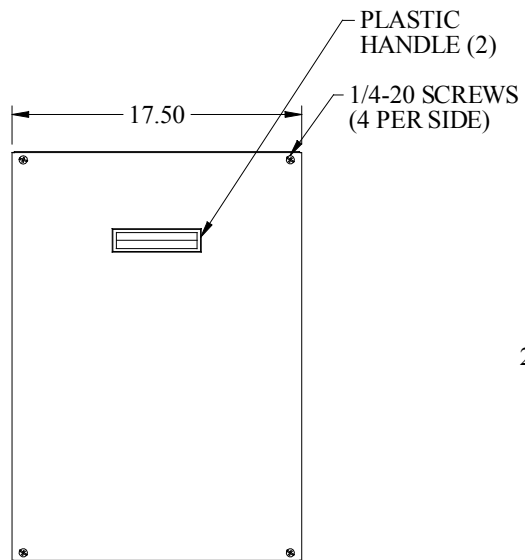

PART No. RCHS1902217

for more information visit
www.hammfg.com

Data subject to change without notice.
Isometric drawing not to scale.
Shipped knockdown for handling ease
& protection.

TOP VIEW

L.S. VIEW

FRONT VIEW

R.S. VIEW

BOTTOM VIEW