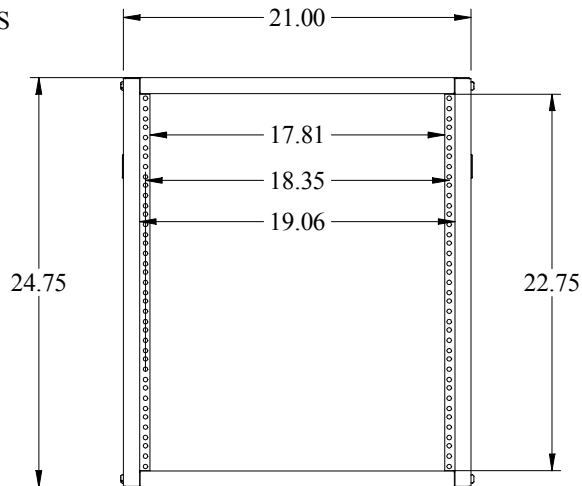

PART No. RCHS1902217

for more information visit
www.hammfg.com

Data subject to change without notice.
Isometric drawing not to scale.
Shipped knockdown for handling ease
& protection.

TOP VIEW

L.S. VIEW

FRONT VIEW

R.S. VIEW

BOTTOM VIEW